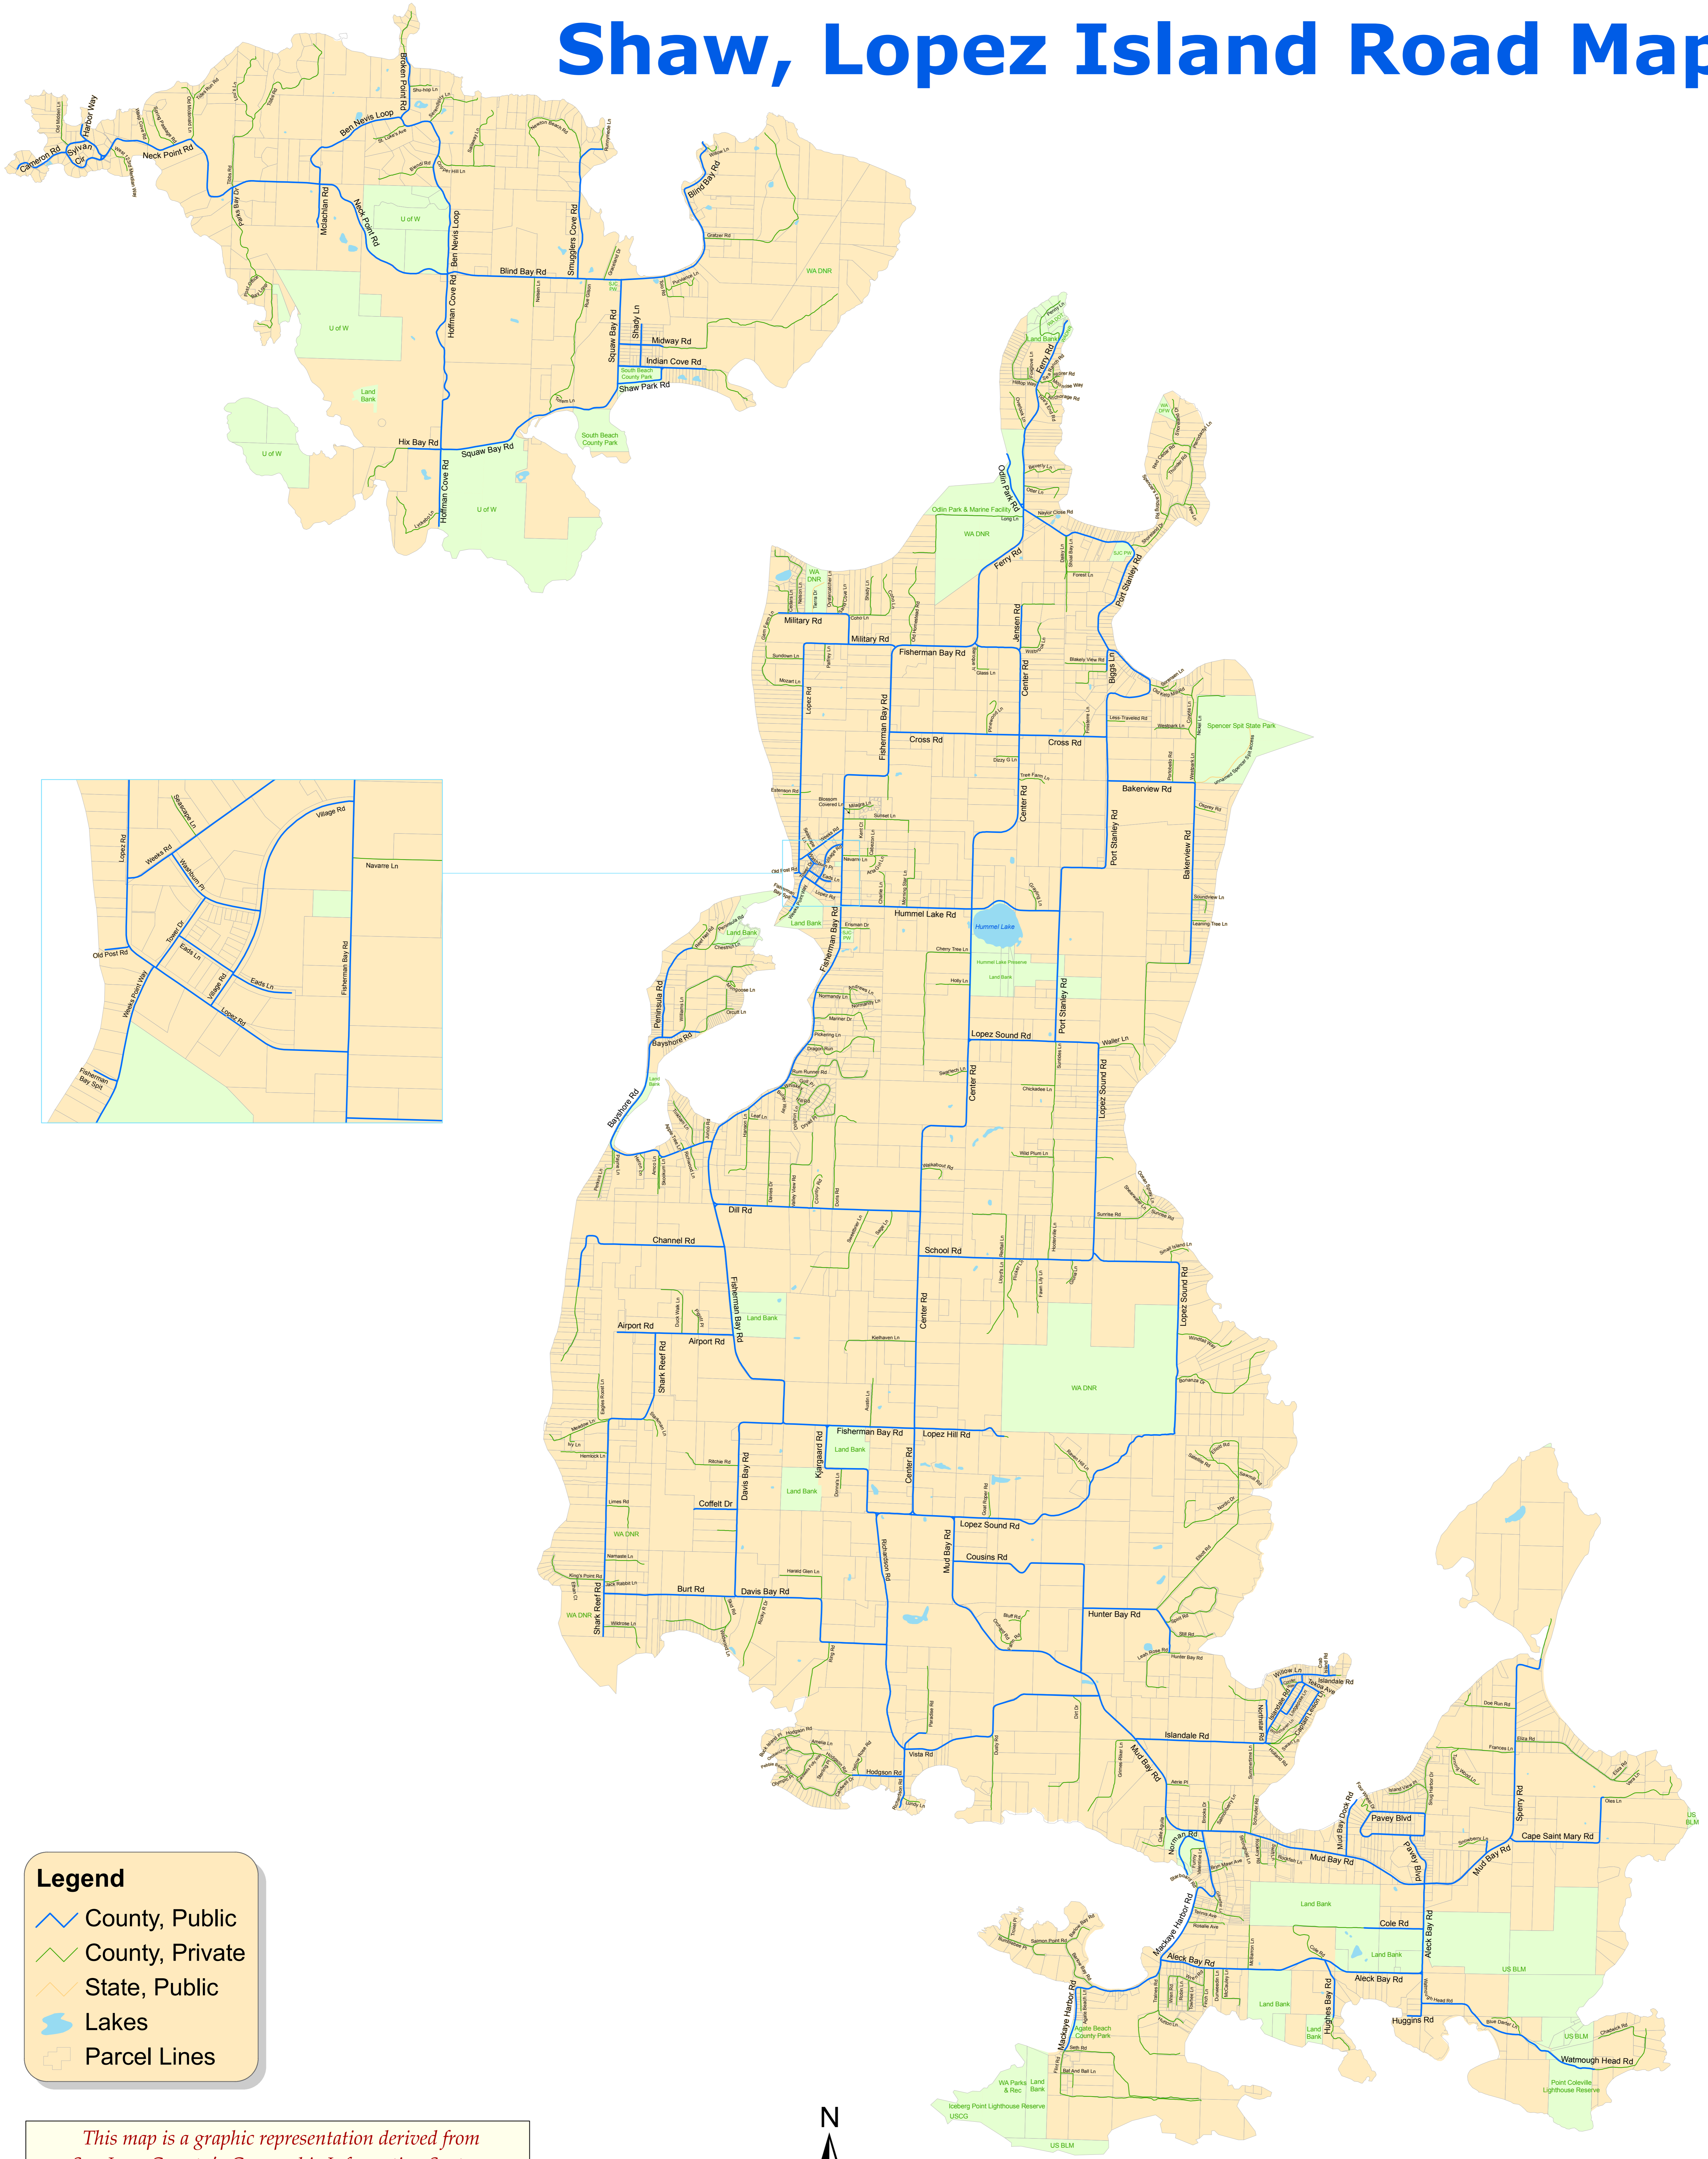

# Shaw, Lopez Island Road Map

**Legend**

- County, Public
- County, Private
- State, Public
- Lakes
- Parcel Lines

*This map is a graphic representation derived from San Juan County's Geographic Information System. It is designed and intended for reference only, and is not guaranteed to survey accuracy. This map is based on the best information available as of the publication date.*

**Shaw and Lopez Island Road Map** Figure

Shaw and Lopez Island  
San Juan County, Washington