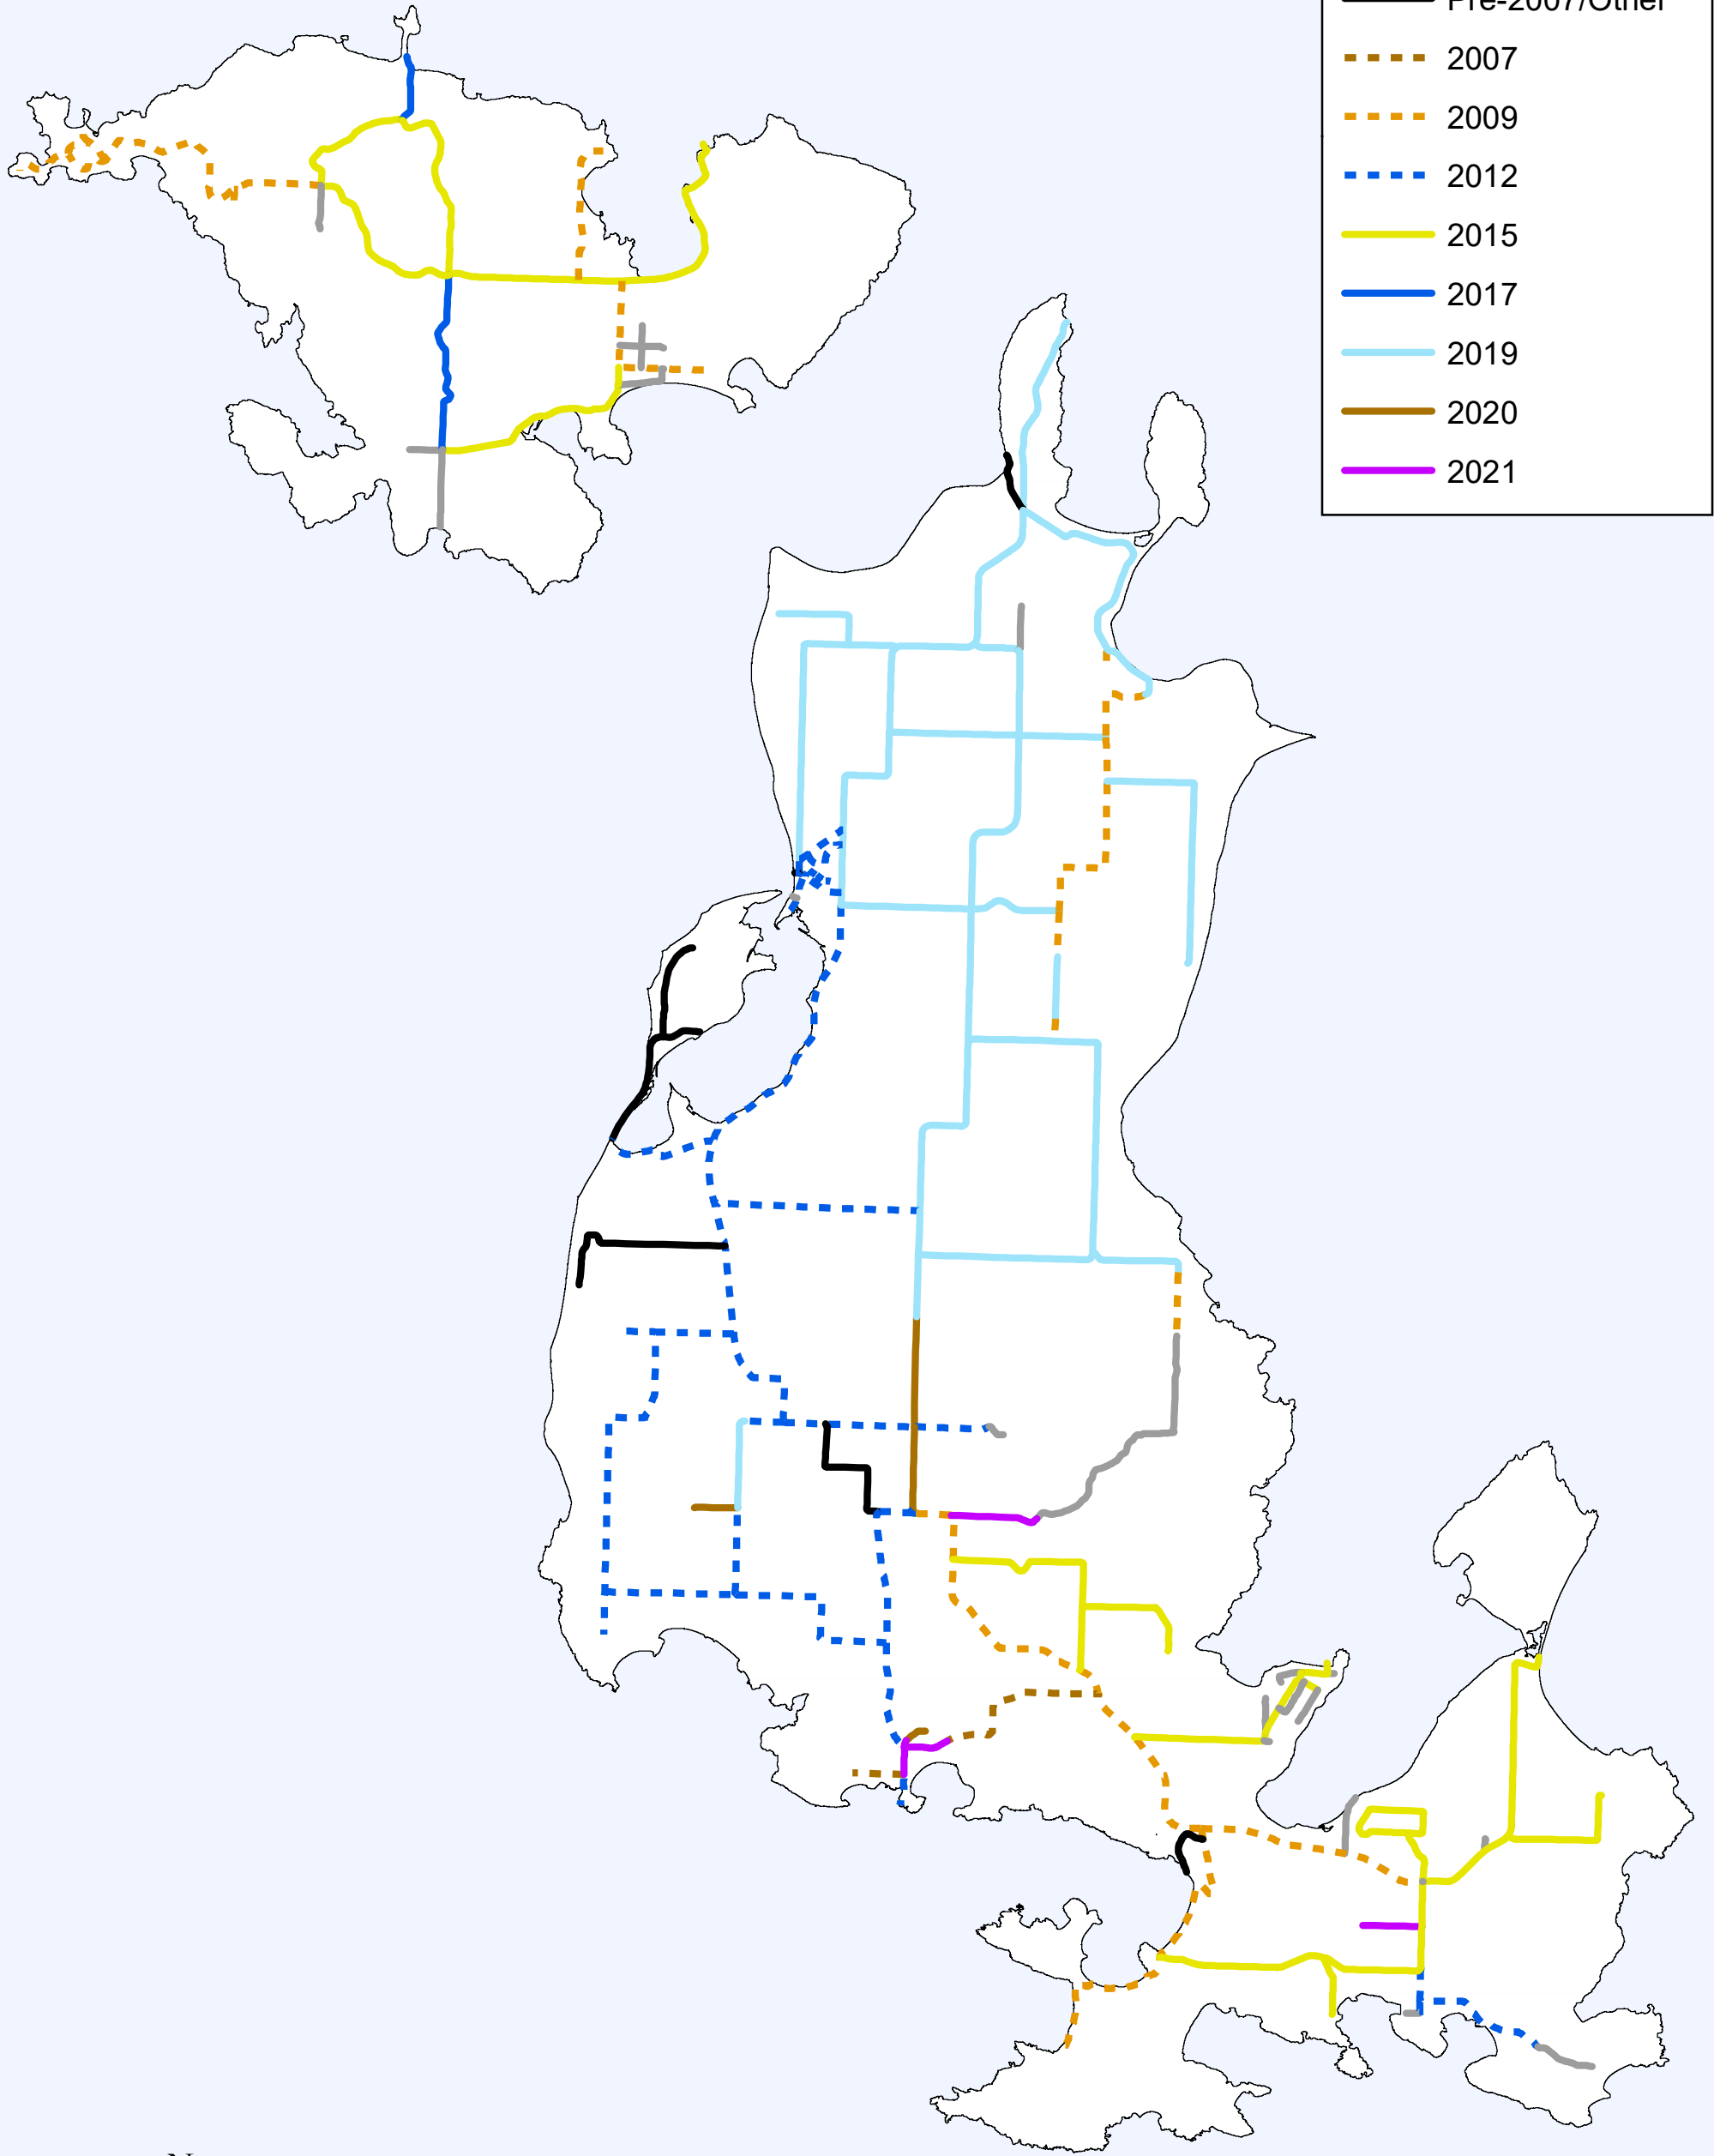

County Roads Chip Seal History

- Gravel
- Pre-2007/Other
- 2007
- 2009
- 2012
- 2015
- 2017
- 2019
- 2020
- 2021

0 0.5 1 2 Miles

**County Roads Chip Seal History 2007 - 2021
District 3**
Lopez Island
San Juan County, Washington

Drawn By: J. Hanna Date Saved: 7/28/2021